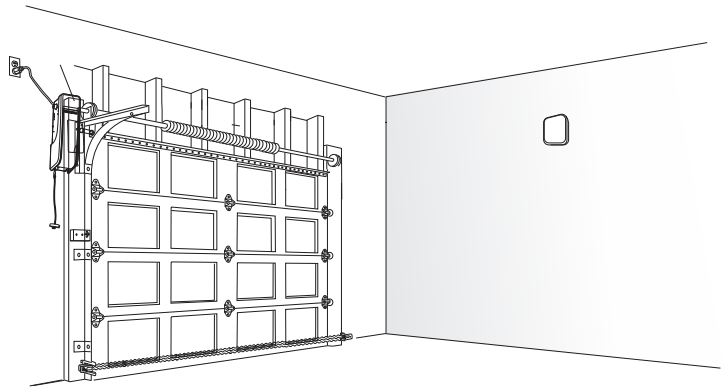

TYPICAL INSTALLATION - SECTIONAL DOORS

- Maximum lifting under spring tensions: 20 kg
- Suitable for steel and timber spring balanced doors
- Door height: 4.2m Total door area: 16.5m²
- Single dwelling, max door weight up to 130 / 230 kg³

18
SECONDS

21
SECONDS

SECURITY

SECURITY+ 2.0®

- Encrypted rolling code across multiple frequencies.
- Security+ 2.0® technology virtually eliminates interference.

SMART

HOME CONNECTIVITY

- Built-in myQ Wi-Fi for the easiest way to connect to the garage.
- Monitor, control and receive alerts about your garage door through the myQ smartphone App.
- Set a recurring schedule to close a garage door or turn lights on/off.
- Syncs with popular smart devices and platforms.

ELECTRICAL

MYQ REMOTE LED LIGHT

- Multiple programming options, including myQ App control.
- Mounts to ceiling or wall.
- Easy-to-clean hinged cover.

STANDARD SPECIFICATIONS

- Input voltage: 230 - 240V AC
- Rated door areas up to: 16.5m²
- Max door height: 4.2m
- Max door weight: 130 kg / 230 kg³
- Max peak pulling force: 600N
- Max lift under spring tension: 20 kg
- Minimum side room: 216mm
- Radio frequency: 433.30, 433.92, 434.54 MHz with Security +2.0 technology.
- Garage Door Opener Capacity of up to 40 Remote Controls, 4 Wireless Keyless Entry Systems and 16 myQ Devices.

Merlin®

AUSTRALIA

Chamberlain Australia Pty Ltd
PO Box 1446
Lane Cove NSW 1595
Australia

gomerlin.com.au
1800 638 234

NEW ZEALAND

Chamberlain New Zealand Ltd
PO Box 100-221
North Shore
Auckland 0745
New Zealand

gomerlin.co.nz
0800 653 667

Engineered and designed by The Chamberlain Group, Inc.
©2023 The Chamberlain Group, Inc.™ Trademark of The Chamberlain Group, Inc.
® Registered Trademark of The Chamberlain Group, Inc.