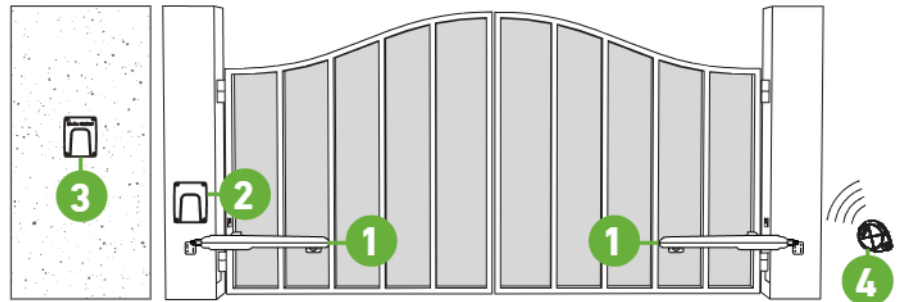

Swing L 300-LV

LINEAR ACTUATOR LOW VOLTAGE DUAL KIT - MGLDK-LV

SUITABLE FOR DOUBLE SWING GATES UP TO 6 METRES

RESIDENTIAL SWING GATE OPENER

Start with smart. Compatible with myQ²

Additional purchase of The Outdoor Protector System and myQ Gateway is required

FOR SWING GATES

- Monitor and control your gate away from home through the myQ App.
- Peace of mind knowing if gate is open or closed anywhere and any time.
- Receive real time alerts and notifications so you know when the gate is opened or closed by loved ones.
- Pre-set times to automatically close your gate at any time.
- See history records of your gate open and close periods.
- Protect your loved ones and belongings with The Outdoor Protector System (Safety IR Beams).
- Compatible myQ App available for smart devices including Apple Watch.

APP AVAILABLE ON:

TYPICAL INSTALLATION - DOUBLE SWING GATES

1. Gate Opener (MGLX)
2. Control Box (MGEGB)
3. Transformer Box (MGTR3-120VA) mounted near 240 V power supply
4. Remote Control (E970M)

Maximum Gate Width & Weights:

- 200kg for 3m gate
- 250kg for 2.5m gate
- 300kg for 2m gate.

SECURITY

SECURITY+ 2.0®

- Encrypted rolling code across multiple frequencies.
- Security+ 2.0® technology virtually eliminates interference.

SMART

RADIO

- Provides 2-way communication from gate openers and accessories.
- Receiver with 64 memory register.

EFFICIENT

GATE TRAVEL SPEED

- Opens 120° in 13–15 seconds.

STANDARD SPECIFICATIONS

- Main AC Supply: 220-240VAC; 50/60Hz
- Motor Voltage: 24 VDC
- Input Power: 50 W
- Ambient Temperature Range: -20--55°C
- Maximum Pull Force: 800 N
- Radio frequency: 433.30, 433.92, 434.54 MHz with Security+ 2.0 technology
- Compatible with myQ Technology¹
- Gate Opener Capacity of up to 64 memory registers

Merlin®

AUSTRALIA

Chamberlain Australia Pty Ltd
PO Box 1446
Lane Cove NSW 1595
Australia

gomerlin.com.au
1800 638 234

NEW ZEALAND

Chamberlain New Zealand Ltd
PO Box 100-221
North Shore
Auckland 0745
New Zealand

gomerlin.co.nz
0800 653 667

Designed & Engineered in Australia.

© 2023 The Chamberlain Group LLC. All Rights Reserved. ® Registered Trade Marks of The Chamberlain Group, Inc. ™ Trade Marks of Chamberlain Group, Inc.

WARNING!

¹This feature requires monitored Safety IR Beams to be fitted. Linking your myQ account to partner may require an additional accessory purchase or subscription fee. Apple, the Apple logo, iPhone, and iPad are trademarks of Apple Inc., registered in the U.S. and other countries and regions. App Store is a service mark of Apple Inc. Google Play and the Google Play logo are trademarks of Google LLC. Smartphone not included.