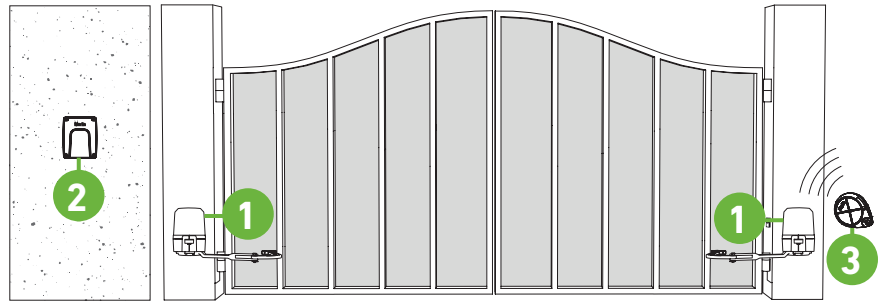

Swing A 200-LV

ARTICULATED ARM LOW VOLTAGE DUAL KIT - MGADK-LV

SUITABLE FOR DOUBLE SWING GATES UP TO 5 METRES

RESIDENTIAL SWING GATE OPENER

Start with smart. Compatible with myQ²

Additional purchase of The Outdoor Protector System and myQ Gateway is required

FOR SWING GATES

- Monitor and control your gate away from home through the myQ App.
- Peace of mind knowing if gate is open or closed anywhere and any time.
- Receive real time alerts and notifications so you know when the gate is opened or closed by loved ones.
- Pre-set times to automatically close your gate at any time.
- See history records of your gate open and close periods.
- Protect your loved ones and belongings with The Outdoor Protector System (Safety IR Beams).
- Compatible myQ App available for smart devices including Apple Watch.

APP AVAILABLE ON:

TYPICAL INSTALLATION - DOUBLE SWING GATES

1. Gate Opener (may be Primary MGA or Secondary MGA-LVX unit)
2. Transformer Box (MGTR1-96VA) mounted near 240 V power supply
3. Remote Control (E970M)

Maximum Gate Width & Weights:

- 200kg for 1.5m gate
- 150kg for 2m gate
- 100kg for 2.5m gate

SECURITY

SECURITY+ 2.0®

- Encrypted rolling code across multiple frequencies.
- Security+ 2.0® technology virtually eliminates interference.

SMART

RADIO

- Provides 2-way communication from gate openers and accessories.
- Receiver with 64 memory register.

EFFICIENT

GATE TRAVEL SPEED

- Opens 120° in 13–15 Seconds.

STANDARD SPECIFICATIONS

- Main AC Supply: 220-240VAC; 50/60Hz
- Motor Voltage: 24 VDC
- Input Power: 100 W
- Ambient Temperature Range: -20+55°C
- Maximum Torque: 200 Nm
- Radio frequency: 433.30, 433.92, 434.54 MHz with Security+ 2.0 technology
- Compatible with myQ Technology²
- Gate Opener Capacity of up to 64 memory registers

Merlin®

AUSTRALIA

Chamberlain Australia Pty Ltd
PO Box 1446
Lane Cove NSW 1595
Australia

gomerlin.com.au
1800 638 234

NEW ZEALAND

Chamberlain New Zealand Ltd
PO Box 100-221
North Shore
Auckland 0745
New Zealand

gomerlin.co.nz
0800 653 667

Designed & Engineered in Australia.

© 2023 The Chamberlain Group LLC. All Rights Reserved. ® Registered Trade Marks of The Chamberlain Group, Inc. ™ Trade Marks of Chamberlain Group, Inc.

WARNING!

²This feature requires monitored Safety IR Beams to be fitted. Linking your myQ account to partner may require an additional accessory purchase or subscription fee. Apple, the Apple logo, iPhone, and iPad are trademarks of Apple Inc., registered in the U.S. and other countries and regions. App Store is a service mark of Apple Inc. Google Play and the Google Play logo are trademarks of Google LLC. Smartphone not included.