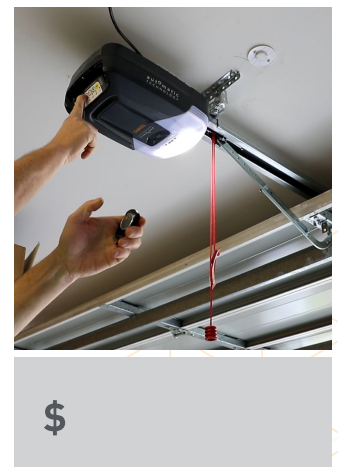

Safety beams compatible

Smart Phone Control compatible

CUSTOM OPTIONS

MAKE IT SMART

Control and monitor your garage door while you are away from home with your smart phone*.

Smart phone control kit

\$

MAKE IT WORK IN A BLACKOUT