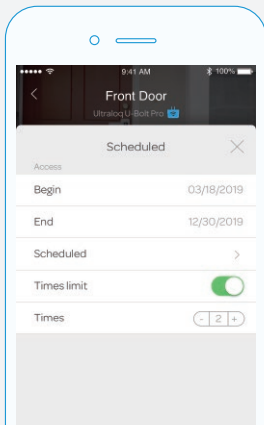

Two Locking Status

Auto Lock and free passage.

Tri-colorLED Indicator

Shows you authorized or denied access, Bluetooth connectivity status, battery and locking status

Less is More

Ultraloq U-Bolt Pro was thoughtfully designed with style and functionality in mind.

U-tec App

Share Ekey & Code

Grant access for specific dates or times.

Keyless Entry

U-tec App enables you to unlock your door with your smartphone.

Manage Users

Knows who has the access to your lock and how. Add or delete users.