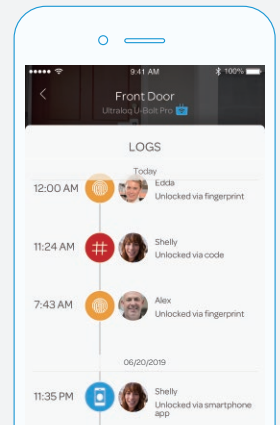

Two Locking Status

Auto Lock and free passage.

Tri-colorLED Indicator

Shows you authorized or denied access, Bluetooth connectivity status, battery and locking status

Less is More

Ultraloq U-Bolt Pro was thoughtfully designed with style and functionality in mind.

U-tec App

Share Ekey & Code

Grant access for specific dates or times.

Keyless Entry

U-tec App enables you to unlock your door with your smartphone.

Manage Users

Knows who has the access to your lock and how. Add or delete users.

Log Record

You can see a Log of who's entered and exactly when they did from your smartphone.

Accessories

Bridge WiFi Adaptor

Go Remote Instantly

- Open your Ultraloq smart lock anytime, from anywhere.
- Instantly let your friends & guests into your home remotely from your smartphone.
- Share temporary access to guests remotely.
- Get instant alerts every time someone unlocks your door.
- View users and logs no matter where you are.
- Uses Wi-Fi to connect to your home network and Bluetooth to connect to the Ultraloq smart lock.
- Works with the U-tec App for both iOS and Android devices.
- Works with Alexa, Google Assistant and IFTTT.
- No monthly service fee.