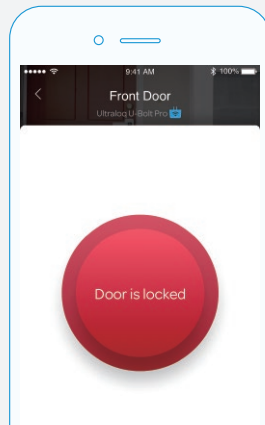

More Features

Remote Access

With Bridge you can unlock or share temporary Ekeys and codes to your guests remotely.

Advanced Dual Data Encryption

Ultraloq U-Bolt Pro uses 128-bit AES data encryption and Dynamic Key as a second layer of protection.

Two Locking Status

Auto Lock and free passage.

Tri-colorLED Indicator

Shows you authorized or denied access, Bluetooth connectivity status, battery and locking status

Less is More

Ultraloq U-Bolt Pro was thoughtfully designed with style and functionality in mind.

U-tec App

Share Ekey & Code

Grant access for specific dates or times.

Keyless Entry

U-tec App enables you to unlock your door with your smartphone.

Manage Users

Knows who has the access to your lock and how. Add or delete users.

Log Record

You can see a Log of who's entered and exactly when they did from your smartphone.

Accessories

Bridge WiFi Adaptor

Go Remote Instantly

- Open your Ultraloq smart lock anytime, from anywhere.
- Instantly let your friends & guests into your home remotely from your smartphone.
- Share temporary access to guests remotely.
- Get instant alerts every time someone unlocks your door.
- View users and logs no matter where you are.
- Uses Wi-Fi to connect to your home network and Bluetooth to connect to the Ultraloq smart lock.
- Works with the U-tec App for both iOS and Android devices.
- Works with Alexa, Google Assistant and IFTTT.
- No monthly service fee.