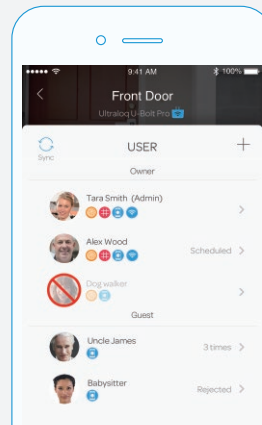

Two Locking Status

Auto Lock and free passage.

Tri-colorLED Indicator

Shows you authorized or denied access, Bluetooth connectivity status, battery and locking status

Less is More

Ultraloq U-Bolt Pro was thoughtfully designed with style and functionality in mind.

U-tec App

Share Ekey & Code

Grant access for specific dates or times.

Keyless Entry

U-tec App enables you to unlock your door with your smartphone.

Manage Users

Knows who has the access to your lock and how. Add or delete users.

Log Record

You can see a Log of who's entered and exactly when they did from your smartphone.

Accessories

Bridge WiFi Adaptor

Go Remote Instantly

- Open your Ultraloq smart lock anytime, from anywhere.
- Instantly let your friends & guests into your home remotely from your smartphone.
- Share temporary access to guests remotely.
- Get instant alerts every time someone unlocks your door.
- View users and logs no matter where you are.
- Uses Wi-Fi to connect to your home network and Bluetooth to connect to the Ultraloq smart lock.
- Works with the U-tec App for both iOS and Android devices.
- Works with Alexa, Google Assistant and IFTTT.
- No monthly service fee.