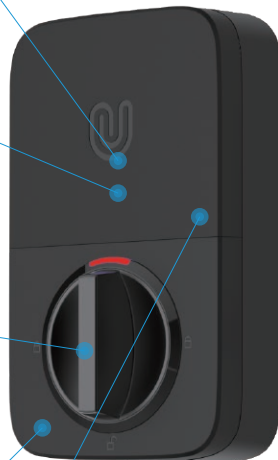

Auto Unlock

Unlock the door for you when you arrive at your door with your smartphone in your pocket

Anti-peep Numeric Keypad

User defined 4-8 digit codes. Anti-peep password with backlight.

Magic Shake

Just shake your phone to unlock your door

Mechanical Key

Backup mechanical key for emergency override

Solid and Resistant

Durable Zinc alloy casing. Weatherproof exterior assembly

More Features

Remote Access

With Bridge, you can unlock or share temporary Ekey and code to your guests remotely.

Advanced Dual Data Encryption

UltraLoq U-Bolt uses 128-bit AES data encryption and Dynamic Key as a second layer of protection.

Three Locking Status

Auto relock, privacy lockout and free passage.

Tri-colorLED Indicator