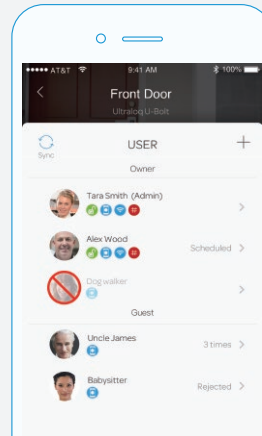

Shows you authorised or denied access, Bluetooth connectivity status, battery and locking status

Less is More

UltraLoq U-Bolt was thoughtfully designed with style and functionality in mind.

U-tec App

Share Ekey & Code

Grant access for specific dates or times.

Keyless Entry

U-tec App enables you to unlock your door with your smartphone.

Manage Users

Knows who has the access to your lock and how. Add or delete users.

Log Record

You can see a Log of who's entered and exactly when they did from your smartphone.

Accessories

Bridge WiFi Adaptor

Go Remote Instantly

- Open your UltraLoq smart lock anytime, from anywhere
- Instantly let your friends & guests into your home remotely from your smartphone
- Share temporary access to guests remotely
- Get instant alerts every time someone unlocks your door
- View users and logs no matter where you are
- Uses Wi-Fi to connect to your home network and Bluetooth to connect to the UltraLoq smart lock
- Work with U-tec App for both iOS and Android devices
- Work with Alexa, Google Assistant and IFTTT
- No monthly service fee