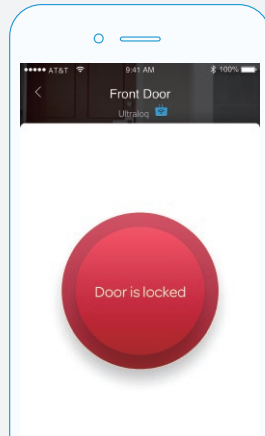

Advanced Dual Data Encryption

UltraLoq U-Bolt uses 128-bit AES data encryption and Dynamic Key as a second layer of protection.

Three Locking Status

Auto relock, privacy lockout and free passage.

Tri-colorLED Indicator

Shows you authorised or denied access, Bluetooth connectivity status, battery and locking status

Less is More

UltraLoq U-Bolt was thoughtfully designed with style and functionality in mind.

U-tec App

Share Ekey & Code

Grant access for specific dates or times.

Keyless Entry

U-tec App enables you to unlock your door with your smartphone.

Manage Users

Knows who has the access to your lock and how. Add or delete users.

Log Record

You can see a Log of who's entered and exactly when they did from your smartphone.

Accessories

Bridge WiFi Adaptor

Go Remote Instantly

- Open your UltraLoq smart lock anytime, from anywhere
- Instantly let your friends & guests into your home remotely from your smartphone
- Share temporary access to guests remotely
- Get instant alerts every time someone unlocks your door
- View users and logs no matter where you are
- Uses Wi-Fi to connect to your home network and Bluetooth to connect to the UltraLoq smart lock
- Work with U-tec App for both iOS and Android devices
- Work with Alexa, Google Assistant and IFTTT
- No monthly service fee