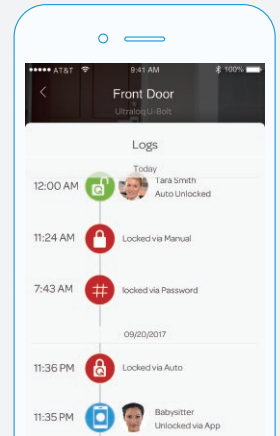

Shows you authorised or denied access, Bluetooth connectivity status, battery and locking status

Less is More

UltraLoq U-Bolt was thoughtfully designed with style and functionality in mind.

U-tec App

Share Ekey & Code

Grant access for specific dates or times.

Keyless Entry

U-tec App enables you to unlock your door with your smartphone.

Manage Users

Knows who has the access to your lock and how. Add or delete users.

Log Record

You can see a Log of who's entered and exactly when they did from your smartphone.

Accessories

Bridge WiFi Adaptor

Go Remote Instantly

- Open your UltraLoq smart lock anytime, from anywhere
- Instantly let your friends & guests into your home remotely from your smartphone
- Share temporary access to guests remotely
- Get instant alerts every time someone unlocks your door
- View users and logs no matter where you are
- Uses Wi-Fi to connect to your home network and Bluetooth to connect to the UltraLoq smart lock
- Work with U-tec App for both iOS and Android devices
- Work with Alexa, Google Assistant and IFTTT
- No monthly service fee