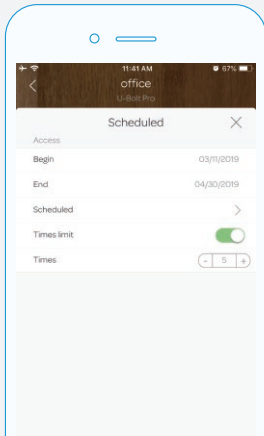

Advanced Dual Data Encryption

UltraLoq U-Bolt uses 128-bit AES data encryption and Dynamic Key as a second layer of protection.

Three Locking Status

Auto relock, privacy lockout and free passage.

Tri-colorLED Indicator

Shows you authorised or denied access, Bluetooth connectivity status, battery and locking status

Less is More

UltraLoq U-Bolt was thoughtfully designed with style and functionality in mind.

U-tec App

Share Ekey & Code

Grant access for specific dates or times.

Keyless Entry

U-tec App enables you to unlock your door with your smartphone.

Manage Users

Knows who has the access to your lock and how. Add or delete users.

Log Record