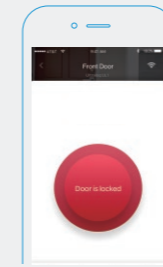

Unlock via contactless card
Convenient for the elderly and children.

Unlock via smartphone app
User management. View logs. Device management. Remote unlocking + smart notification (optional Ultraq Bridge is required)

Hidden backup keyhole
Anti-high voltage.

U-tec App

Keyless entry

Ultraq App enables you to unlock your door with your smartphone.

Manage Users

Knows who has the access to your lock and how. Add or delete users any time you want.

Log Record

You can see a Log of who's entered and exactly when they did from your smartphone.

Share Ekey

Grant access for specific dates or times.

One-Tap-Unlock via smartphone app

Control your door from anywhere via WiFi Bridge