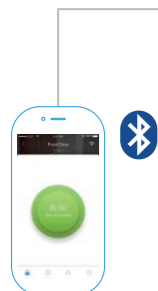

Originated from the United States for family safety

Premium curved touchscreen
No latent fingerprints. No risk of privacy leakage.

Virtual/dynamic password
Anti-peep, two-factor authentication

Capacitive fingerprint technology.
Your fingerprint can't be copied or stolen. False rejection rate <0.01%. False acceptance rate <0.001%.

Unlock via contactless card
Convenient for the elderly and children.

Unlock via smartphone app
User management. View logs. Device management. Remote unlocking + smart notification (optional Ultraq Bridge is required)

Hidden backup keyhole
Anti-high voltage.

U-tec App

Keyless entry

Ultraq App enables you to unlock your door with your smartphone.

Manage Users

Knows who has the access to your lock and how. Add or delete users any time you want.