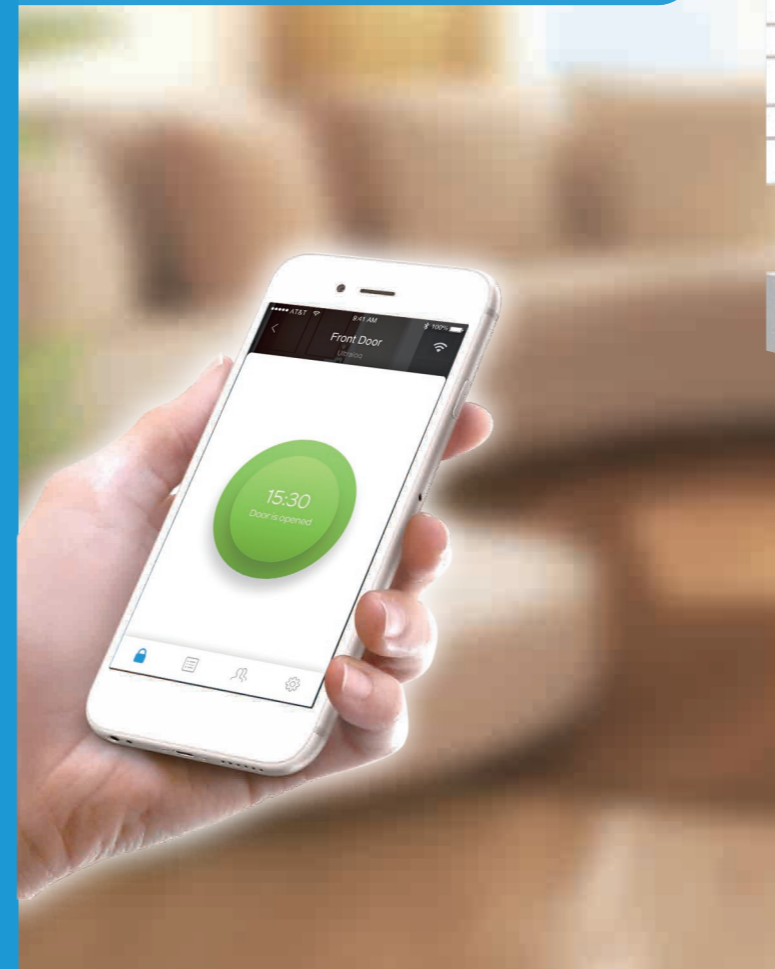

Specification

Model	Ultraloq UL300
Sensor	Capacitive fingerprint sensor
Sensor Wake Up mode	Touch
Scan Area	15mm*15mm
Fingerprint Capacity	95
Code Capacity	95
Identification Mode	Fingerprint, code, key fob, Bluetooth
Identification Time	<0.5 Sec
FRR (False Rejection Rate)	0.01%
FAR (False Acceptance Rate)	0.00001%
Colour	Black
Case Material	Aluminum alloy
Working Voltage	9V (8 x Alkaline AA batteries)
Working Temperature	-20°C to 70°C
Reversible Handle	Yes
Dimension	65mm*88mm*310mm
Door thickness	40mm-100mm

ultralq UL300

BLUETOOTH ENABLED FINGERPRINT
SMART LOCK

Cutting-edge Bluetooth, Fingerprint and
Code Smart Lock Technology from
Silicon Valley

Proven by **More Than 1 Million US**
Families

It's all about you.