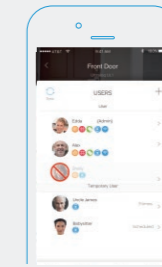

Unlock via contactless card
Convenient for the elderly and children.

Unlock via smartphone app
User management. View logs. Device management. Remote unlocking + smart notification (optional Ultraq Bridge is required)

Hidden backup keyhole
Anti-high voltage.

U-tec App

Keyless entry

Ultraq App enables you to unlock your door with your smartphone.

Manage Users

Knows who has the access to your lock and how. Add or delete users any time you want.

Log Record

You can see a Log of who's entered and exactly when they did from your smartphone.

Share Ekey

Grant access for specific dates or times.

One-Tap-Unlock via smartphone app

Control your door from anywhere via WiFi Bridge