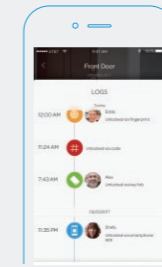

Unlock via contactless card
Convenient for the elderly and children.

Unlock via smartphone app
User management. View logs. Device management. Remote unlocking + smart notification (optional Ultraq Bridge is required)

Hidden backup keyhole
Anti-high voltage.

U-tec App

Keyless entry

Ultraq App enables you to unlock your door with your smartphone.

Manage Users

Knows who has the access to your lock and how. Add or delete users any time you want.

Log Record

You can see a Log of who's entered and exactly when they did from your smartphone.

Share Ekey

Grant access for specific dates or times.

One-Tap-Unlock via smartphone app

Control your door from anywhere via WiFi Bridge