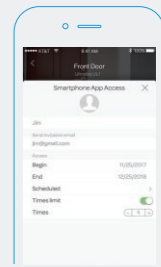

Unlock via contactless card
Convenient for the elderly and children.

Unlock via smartphone app
User management. View logs. Device management. Remote unlocking + smart notification (optional Ultraq Bridge is required)

Hidden backup keyhole
Anti-high voltage.

U-tec App

Keyless entry

Ultraq App enables you to unlock your door with your smartphone.

Manage Users

Knows who has the access to your lock and how. Add or delete users any time you want.

Log Record

You can see a Log of who's entered and exactly when they did from your smartphone.

Share Ekey

Grant access for specific dates or times.

One-Tap-Unlock via smartphone app

Control your door from anywhere via WiFi Bridge