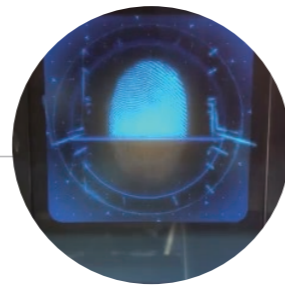

Specification

Model	Ultraloq UL300
Sensor	Capacitive fingerprint sensor
Sensor Wake Up mode	Touch
Scan Area	15mm*15mm
Fingerprint Capacity	95
Code Capacity	95
Identification Mode	Fingerprint, code, key fob, Bluetooth
Identification Time	<0.5 Sec
FRR (False Rejection Rate)	0.01%
FAR (False Acceptance Rate)	0.00001%
Colour	Black
Case Material	Aluminum alloy
Working Voltage	9V (8 x Alkaline AA batteries)
Working Temperature	-20°C to 70°C
Reversible Handle	Yes
Dimension	65mm*88mm*310mm
Door thickness	40mm-100mm

Originated from the United States for family safety

Premium curved touchscreen
No latent fingerprints. No risk of privacy leakage.

Virtual/dynamic password
Anti-peep, two-factor authentication

Capacitive fingerprint technology.
Your fingerprint can't be copied or stolen. False rejection rate <0.01%. False acceptance rate <0.001%.