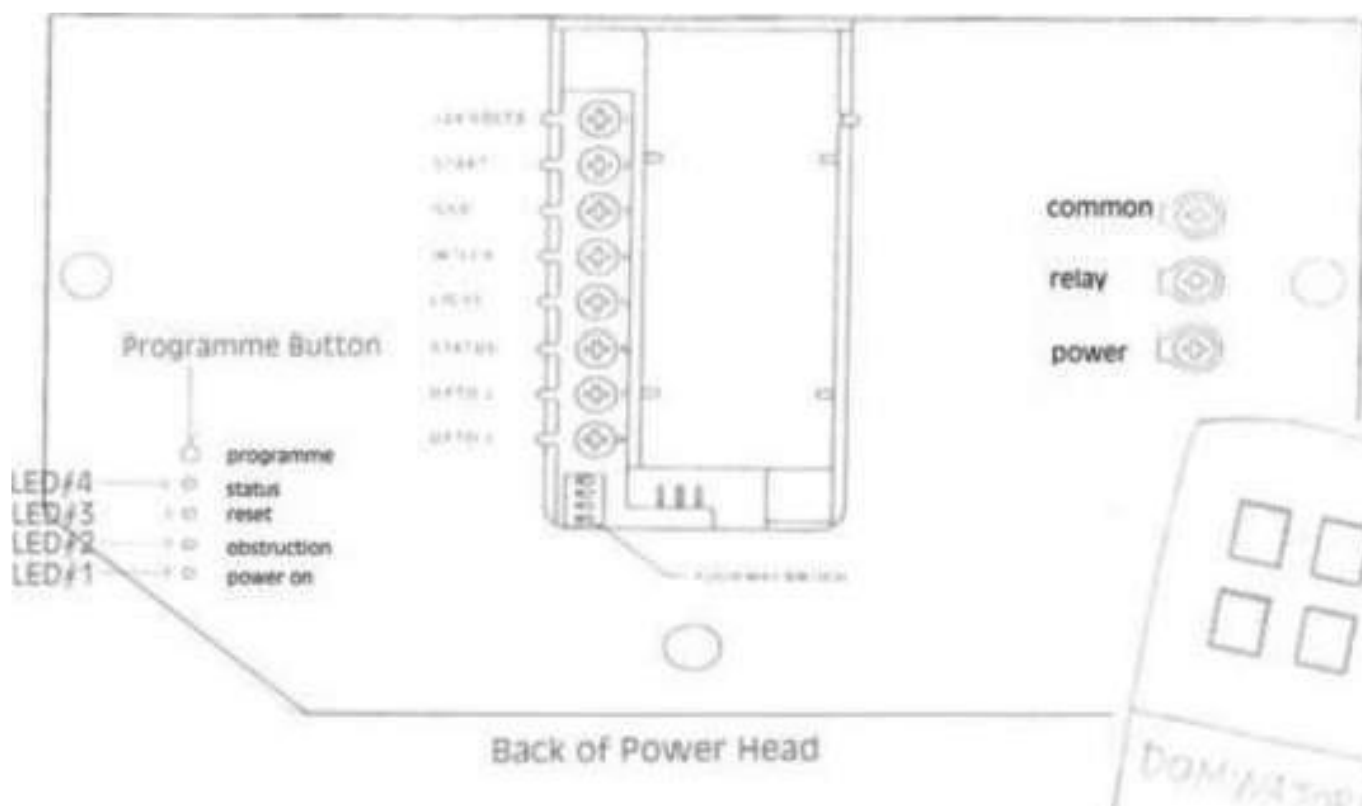

REMOTE PRO

PROGRAMMING INSTRUCTIONS

WARNING

This product may contain a coin/button cell battery. Keep product and batteries away from children. A battery can cause severe or fatal injuries in 2 hours or less if swallowed or placed inside any part of the body. Seek immediate medical attention if it is suspected that a coin/button cell battery has been swallowed or placed inside of any part of the body.