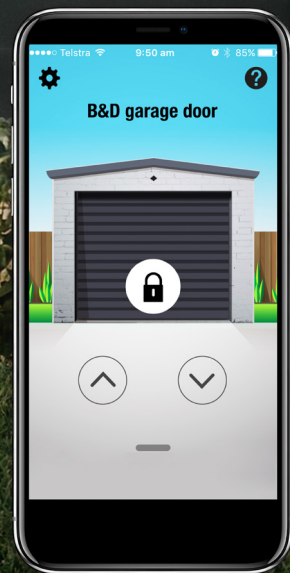

### SAFETY BEAM COMPATIBLE

B&D wireless Safety Beams automatically reverse the garage door when obstruction is detected.

### AUTO-LOCK COMPATIBLE

B&D smart keyless technology automatically locks your garage door with a heavy duty bolt every time you close it. ^

### SECURITY tip

Controll-A-Door® Smart is compatible with Auto-lock and Safety Beams for added security.

### SIRI OR GOOGLE HOME VOICE CONTROL

Access your garage with the sound of your voice.