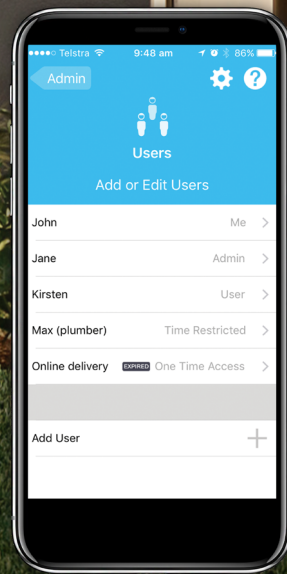

CUSTOMISATION

Schedule recurring access, restrict door access time and add multiple users.