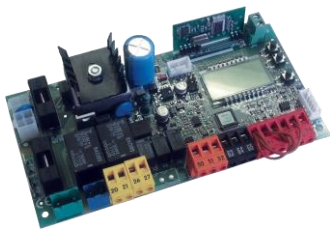

# DEIMOS ULTRA BT A

24V sliding gate operator for residential use with magnetic limit switches. The U-Link control board with an LCD display allows a complete management of all the features and settings.

CODE	NAME	DESCRIPTION
P925221 00002	DEIMOS ULTRA BT A400	24V sliding gate operator for leaf up to 400Kg and with the speed of 12m/min. Magnetic limit switches.
P925223 00002	DEIMOS ULTRA BT A600	24V sliding gate operator for leaf up to 600Kg and with the speed of 12m/min. Magnetic limit switches.
P925223 00003	DEIMOS ULTRA BT A600 FAST	24V sliding gate operator for leaf up to 350Kg and with the speed of 16m/min. Magnetic limit switches.

## MERAK MAIN FEATURES

- Control board with an LCD display and removable terminal blocks with new standard colour-coding;
- Possibility to manage a single 24V sliding gate motor;
- Dual channel receiver;
- Possibility to set the auxiliaries as SCA (Gate Open Light), magnetic lock, electric lock, alarm, stair light, courtesy light, zone light, flashing light, monostable radio channel;
- Slowdown during opening and closing;
- D-Track anti-crushing technology embedded;
- U-Link interconnectivity protocol embedded;
- Beba slot that allows the user and the installer to remotely control the gate motor with smartphones and laptops.